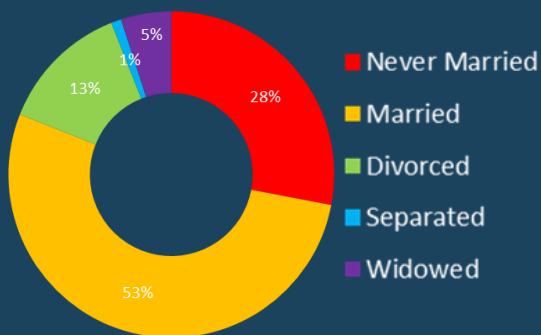

Waterford Township is home to the Oakland Community College Highland Lakes Campus.

Education

(population over age 25)

93% High School Grad or higher

23% Bachelor's Degree

12% Graduate or Professional

Marital Status