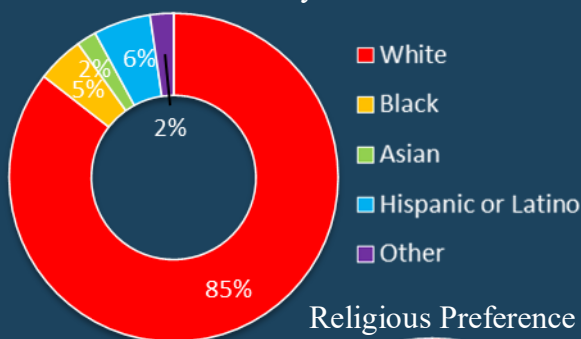

Waterford Area Statistics

October 2022 MissionInsite 5 mile radius statistics & Census.gov

Population:	103,854
10 Year Projected Population:	109,255
Median Household Income:	\$76,220
Median Home Value:	\$190,500
Median Rent:	\$927
Poverty Rate:	5.2%
Crime Index:	121.7
US Average is 270.6 (2019, city-data.com)	

Age Demographics

Median age: 39

Racial/Ethnic Diversity

Religious Preference

The Waterford Township Chamber of Commerce claims, "In Waterford Township, everything is within reach."

Lakefront homes and friendly neighborhoods top the list of benefits enjoyed in Waterford. But with less than 50% of Waterford identifying as Protestant, the Great Lakes Presbytery sees the need for the gospel to be faithfully proclaimed and maintained in the community.