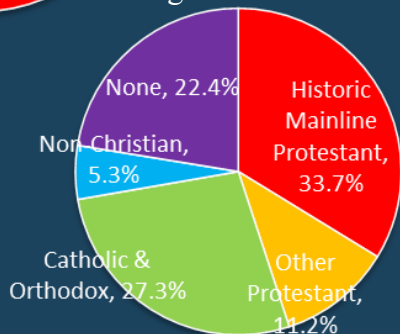

Waterford Area Statistics

October 2022 MissionInsite 5 mile radius statistics & Census.gov

Population:	103,854
10 Year Projected Population:	109,255
Median Household Income:	\$76,220
Median Home Value:	\$190,500
Median Rent:	\$927
Poverty Rate:	5.2%
Crime Index:	121.7
US Average is 270.6 (2019, city-data.com)	

Age Demographics

Median age: 39

Racial/Ethnic Diversity

Religious Preference

The Waterford Township Chamber of Commerce claims, "In Waterford Township, everything is within reach."

Lakefront homes and friendly neighborhoods top the list of benefits enjoyed in Waterford. But with less than 50% of Waterford identifying as Protestant, the Great Lakes Presbytery sees the need for the gospel to be faithfully proclaimed and maintained in the community.