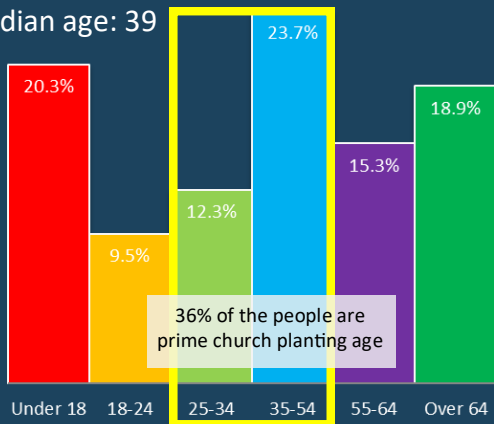

Waterford Area Statistics

October 2022 MissionInsite 5 mile radius statistics & Census.gov

Population:	103,854
10 Year Projected Population:	109,255
Median Household Income:	\$76,220
Median Home Value:	\$190,500
Median Rent:	\$927
Poverty Rate:	5.2%
Crime Index:	121.7
US Average is 270.6 (2019, city-data.com)	

Age Demographics

Median age: 39

Racial/Ethnic Diversity

Religious Preference

The Waterford Township Chamber of Commerce claims, "In Waterford Township, everything is within reach."

Lakefront homes and friendly neighborhoods top the list of benefits enjoyed in Waterford. But with less than 50% of Waterford identifying as Protestant, the Great Lakes Presbytery sees the need for the gospel to be faithfully proclaimed and maintained in the community.