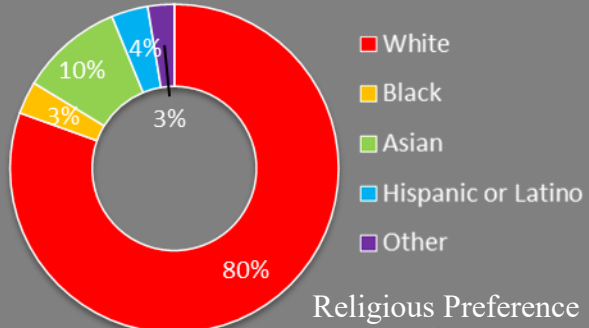

Racial/Ethnic Diversity