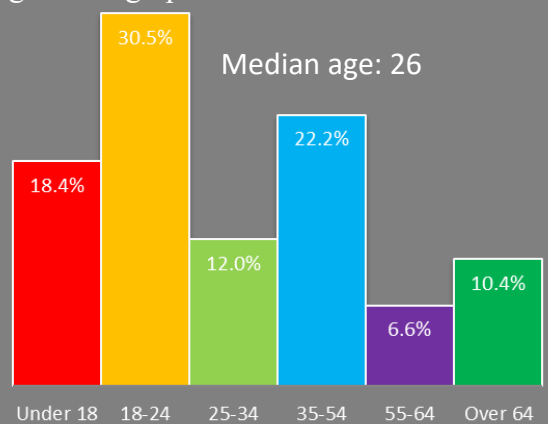

Age Demographics