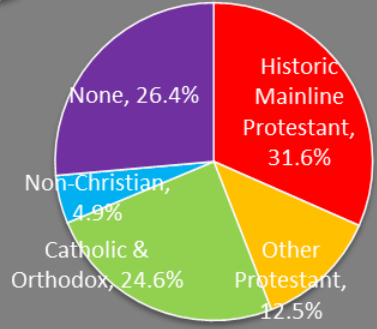

Religious Preference